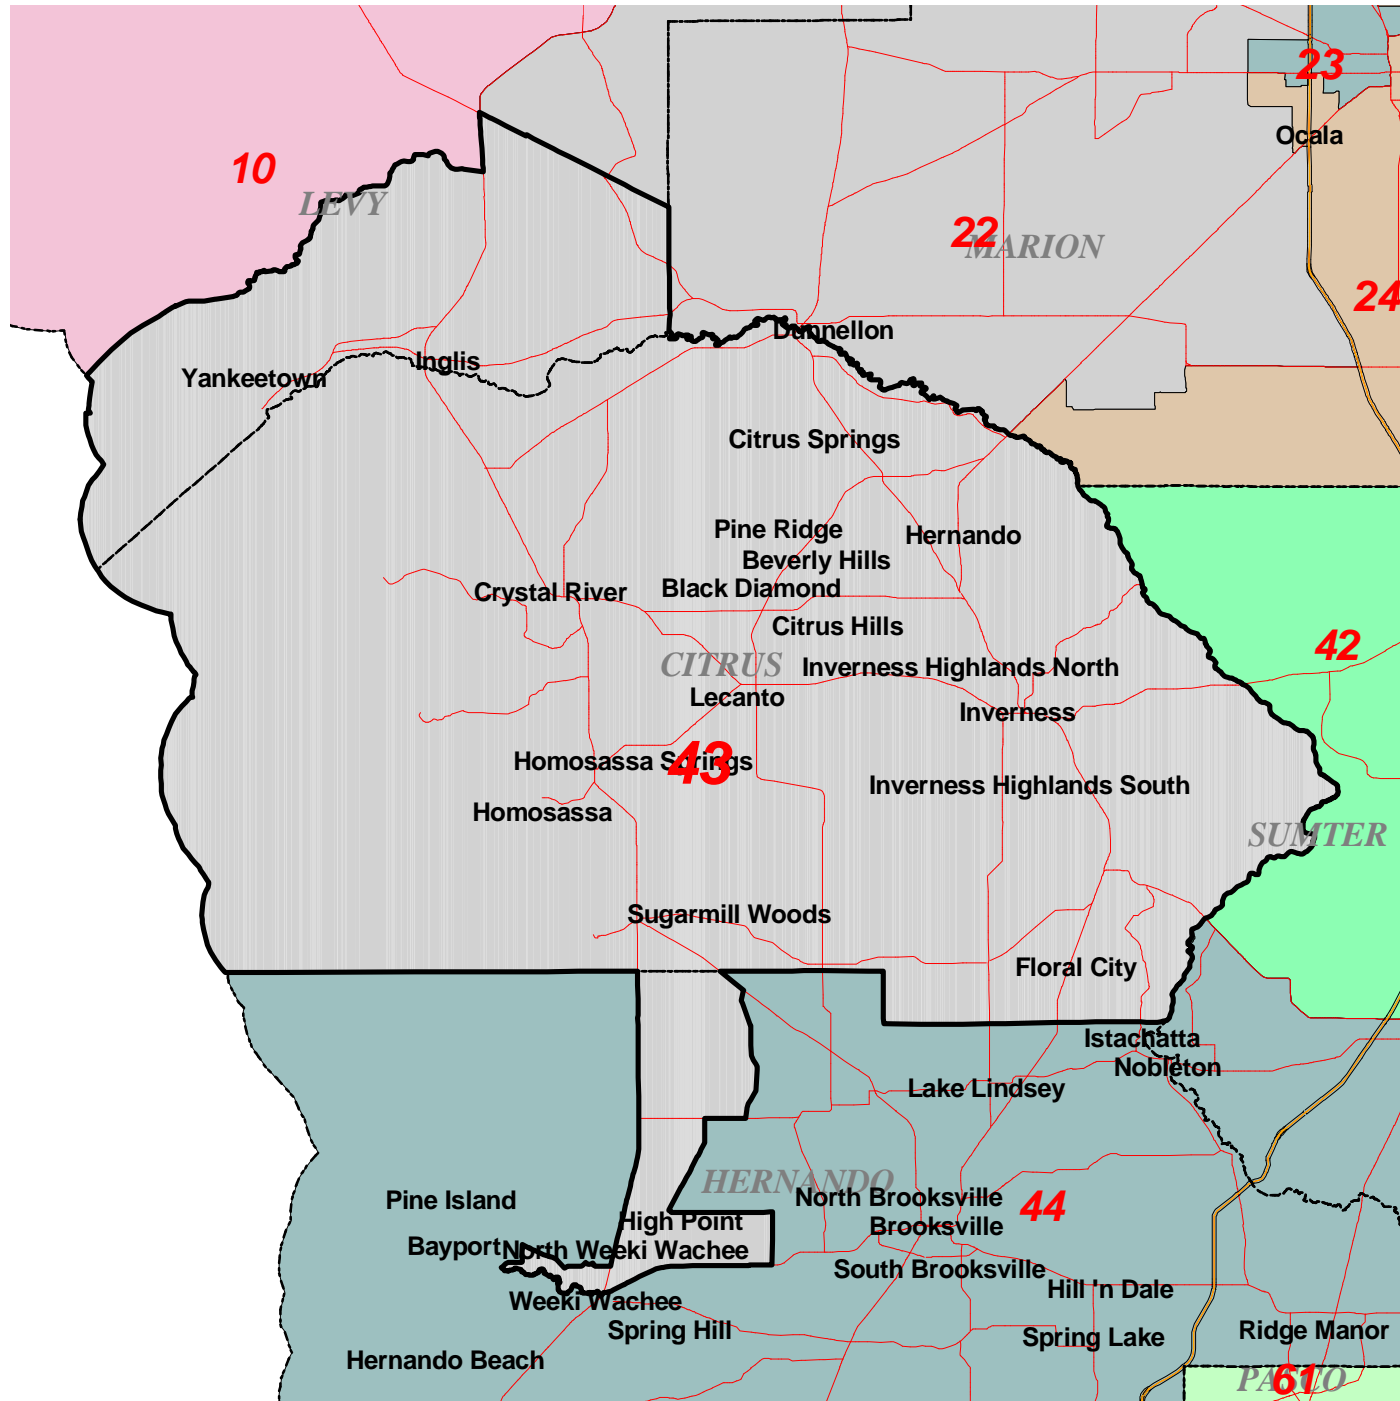

H406H020 (2002 House), District 43

- 18** District Number
- County Boundary
- Expressways
- Arterials

House Redistricting Committee
 House Office Building 203
 Tallahassee, FL 32399
 850-488-3928
 7/10/2002