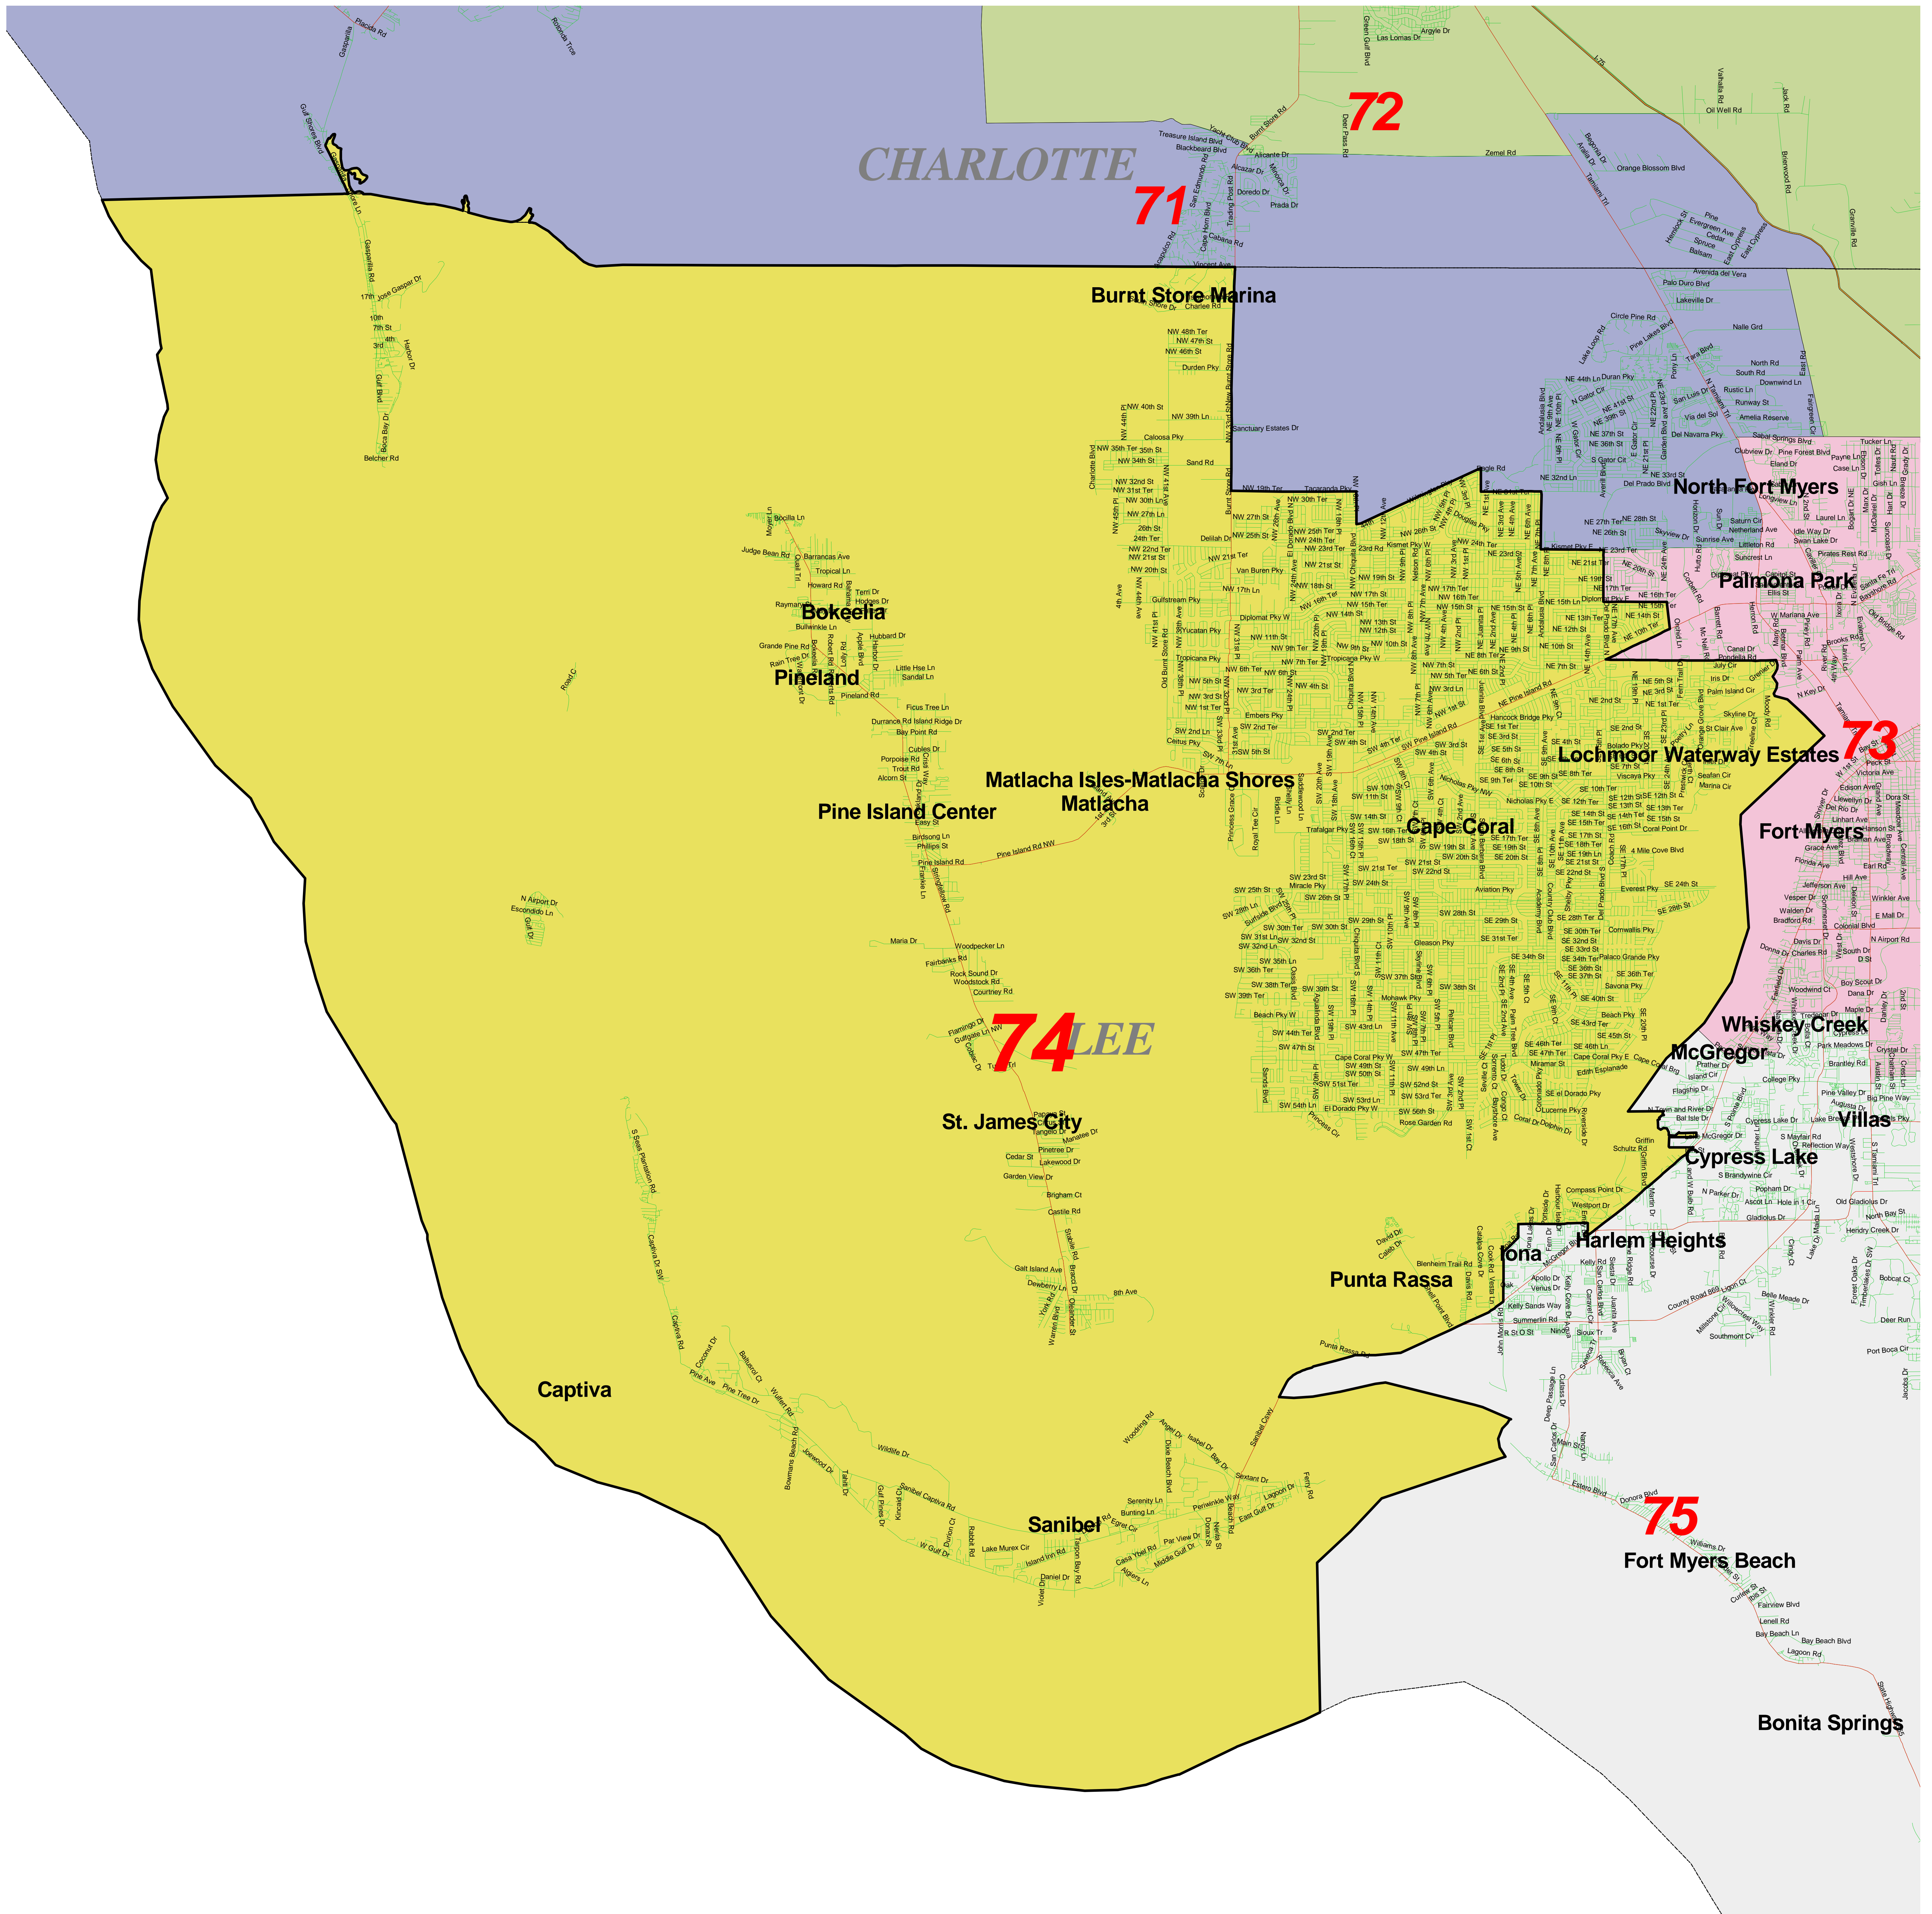

H406H020 (2002 House), District 74

6 District Number
 County Boundary
 Expressways
 Arterials

House Redistricting Committee
 House Office Building 203
 Tallahassee, FL 32399
 850-488-3928
 7/10/2002