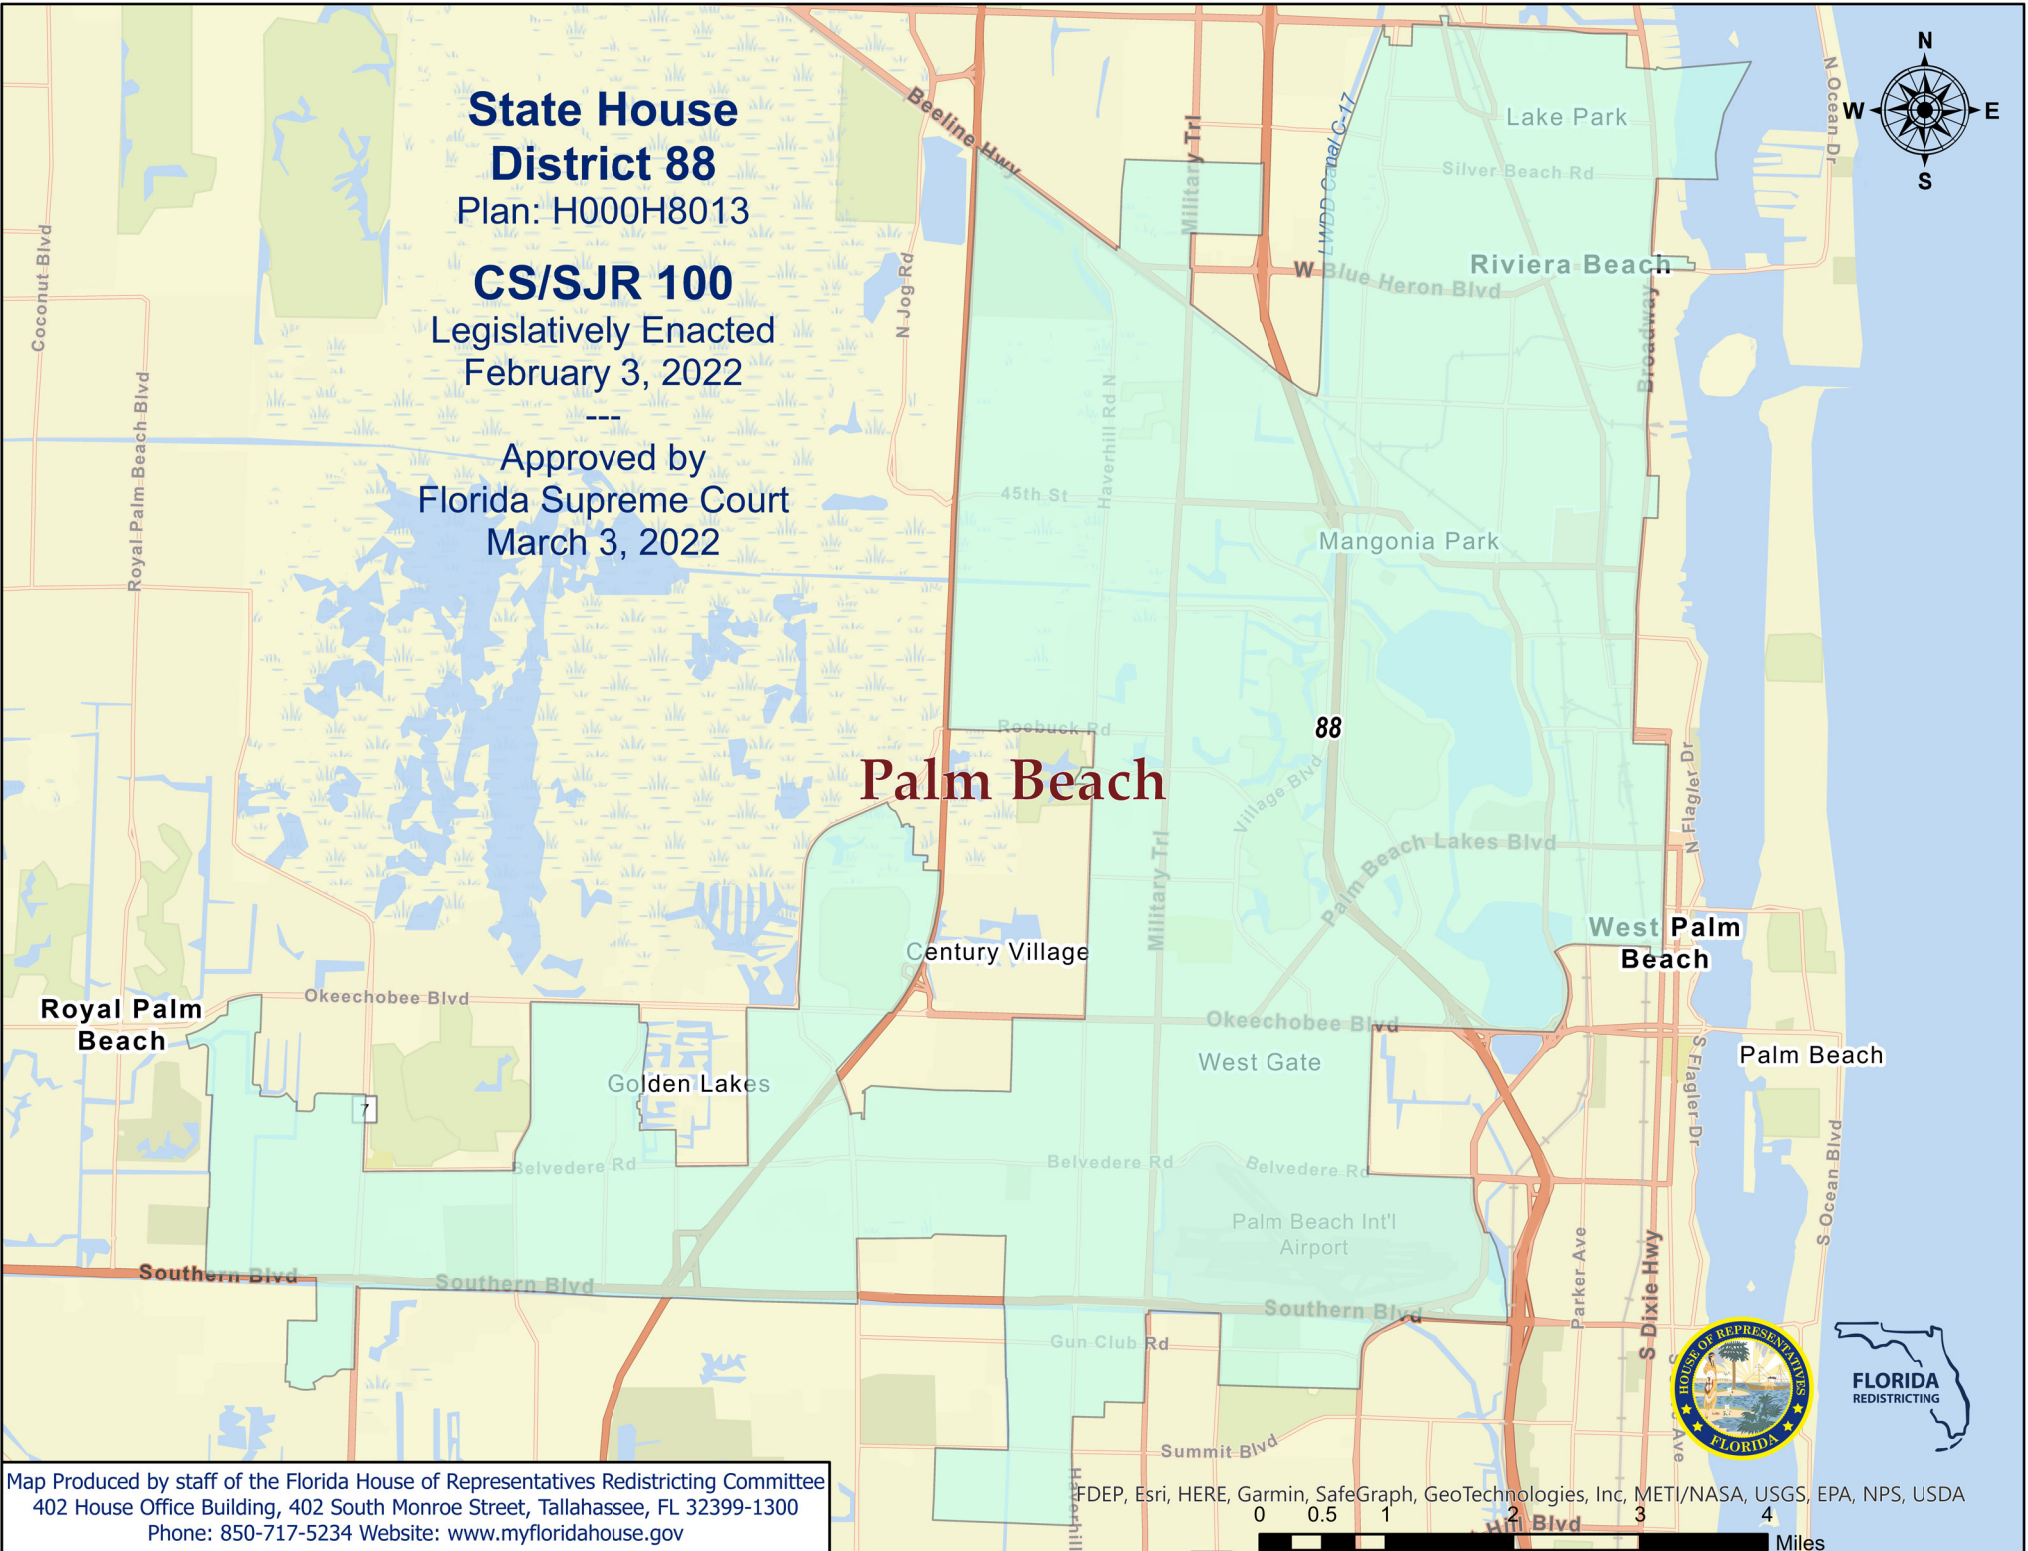

State House District 88

Plan: H000H8013

CS/SJR 100

Legislatively Enacted
February 3, 2022

Approved by
Florida Supreme Court
March 3, 2022

Palm Beach

Map Produced by staff of the Florida House of Representatives Redistricting Committee
402 House Office Building, 402 South Monroe Street, Tallahassee, FL 32399-1300
Phone: 850-717-5234 Website: www.myfloridahouse.gov

Map data provided by Esri, HERE, Garmin, SafeGraph, GeoTechnologies, Inc, METI/NASA, USGS, EPA, NPS, USDA
0 0.5 1 2 3 4 Miles