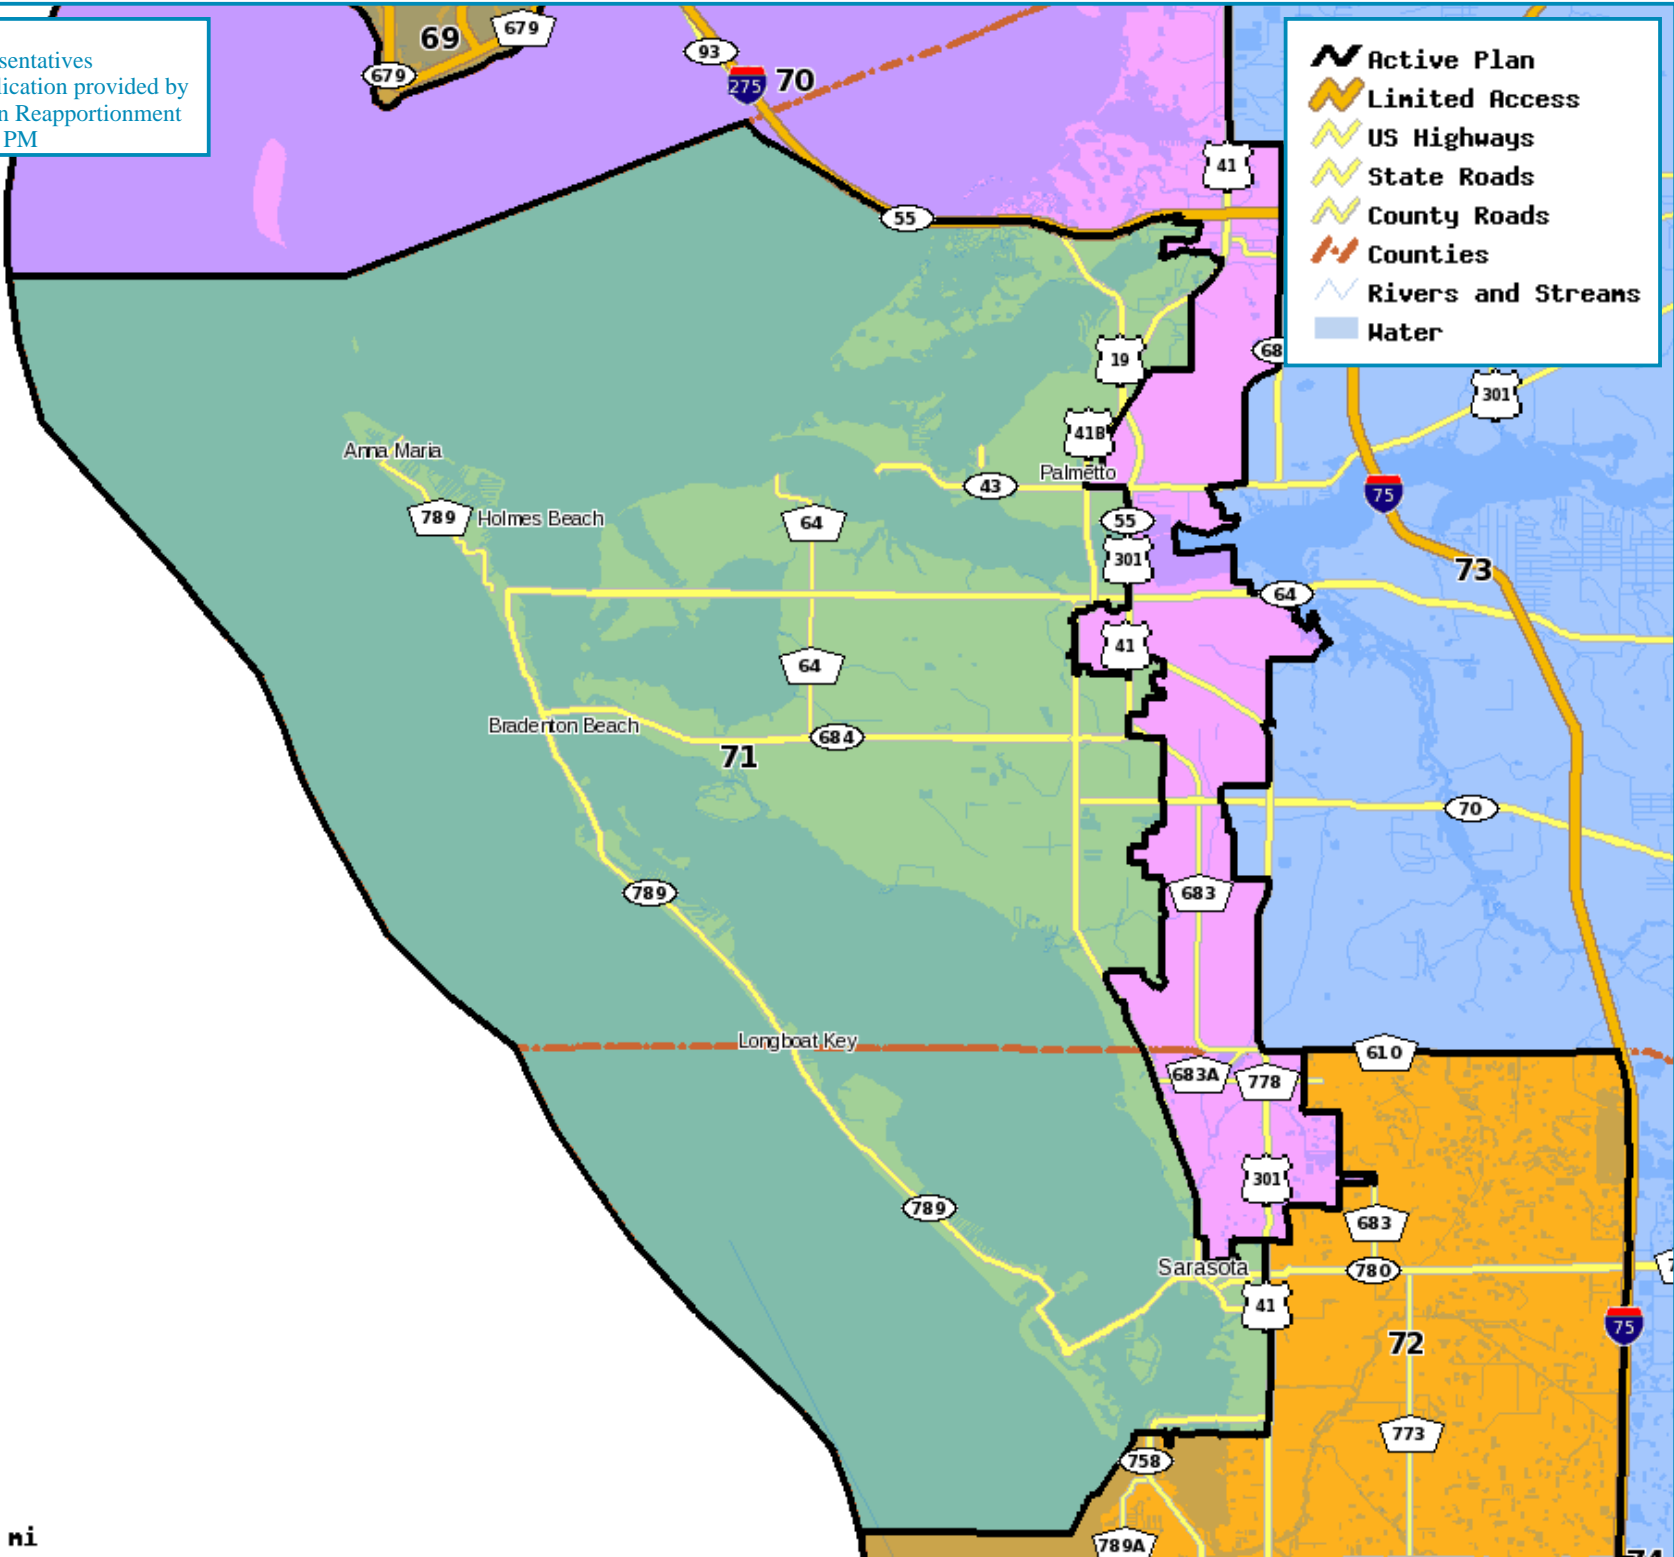

District 71

Florida House of Representatives

District Explorer is an online application provided by
The Florida Senate Committee on Reapportionment
04/25/2012 02:53 PM

-  Active Plan
-  Limited Access
-  US Highways
-  State Roads
-  County Roads
-  Counties
-  Rivers and Streams
-  Water

0 1 2 3 4 mi