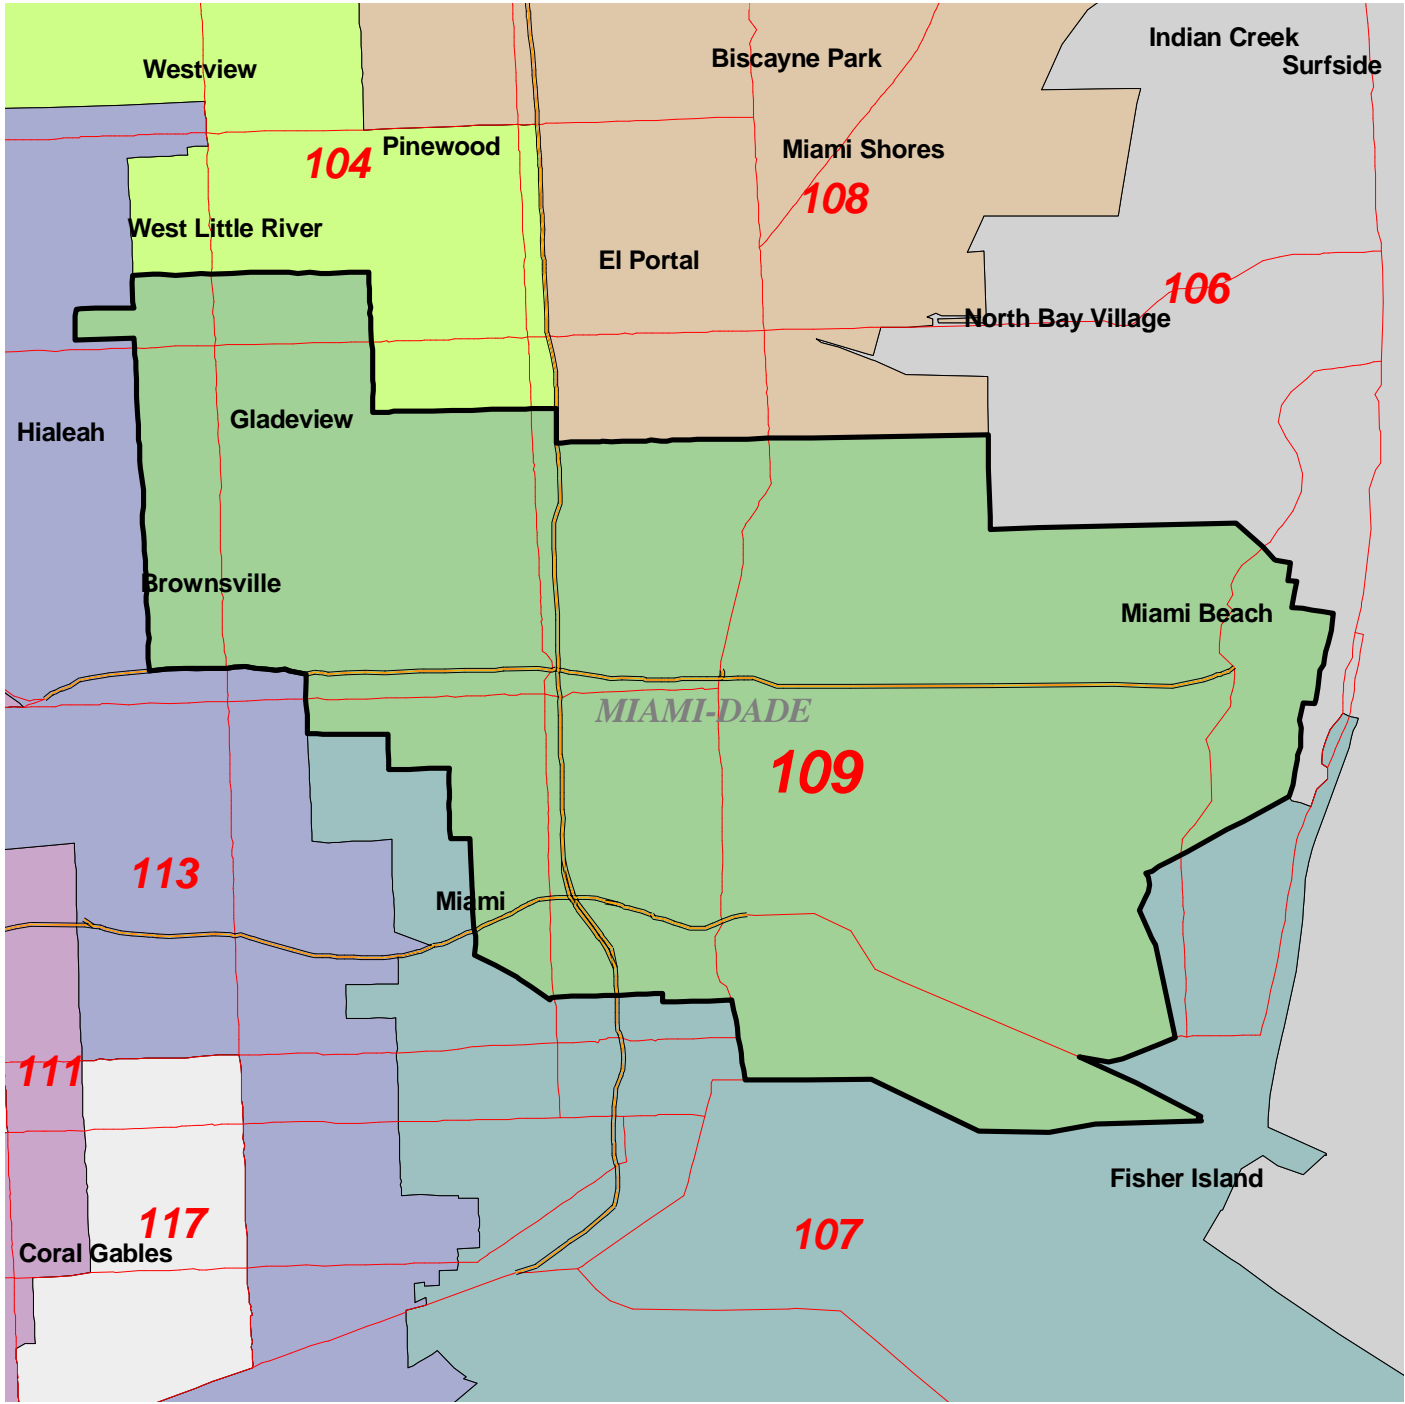

H406H020 (2002 House), District 109

**18** District Number  
--- County Boundary  
--- Expressways  
--- Arterials

House Redistricting Committee  
House Office Building 203  
Tallahassee, FL 32399  
850-488-3928  
7/10/2002