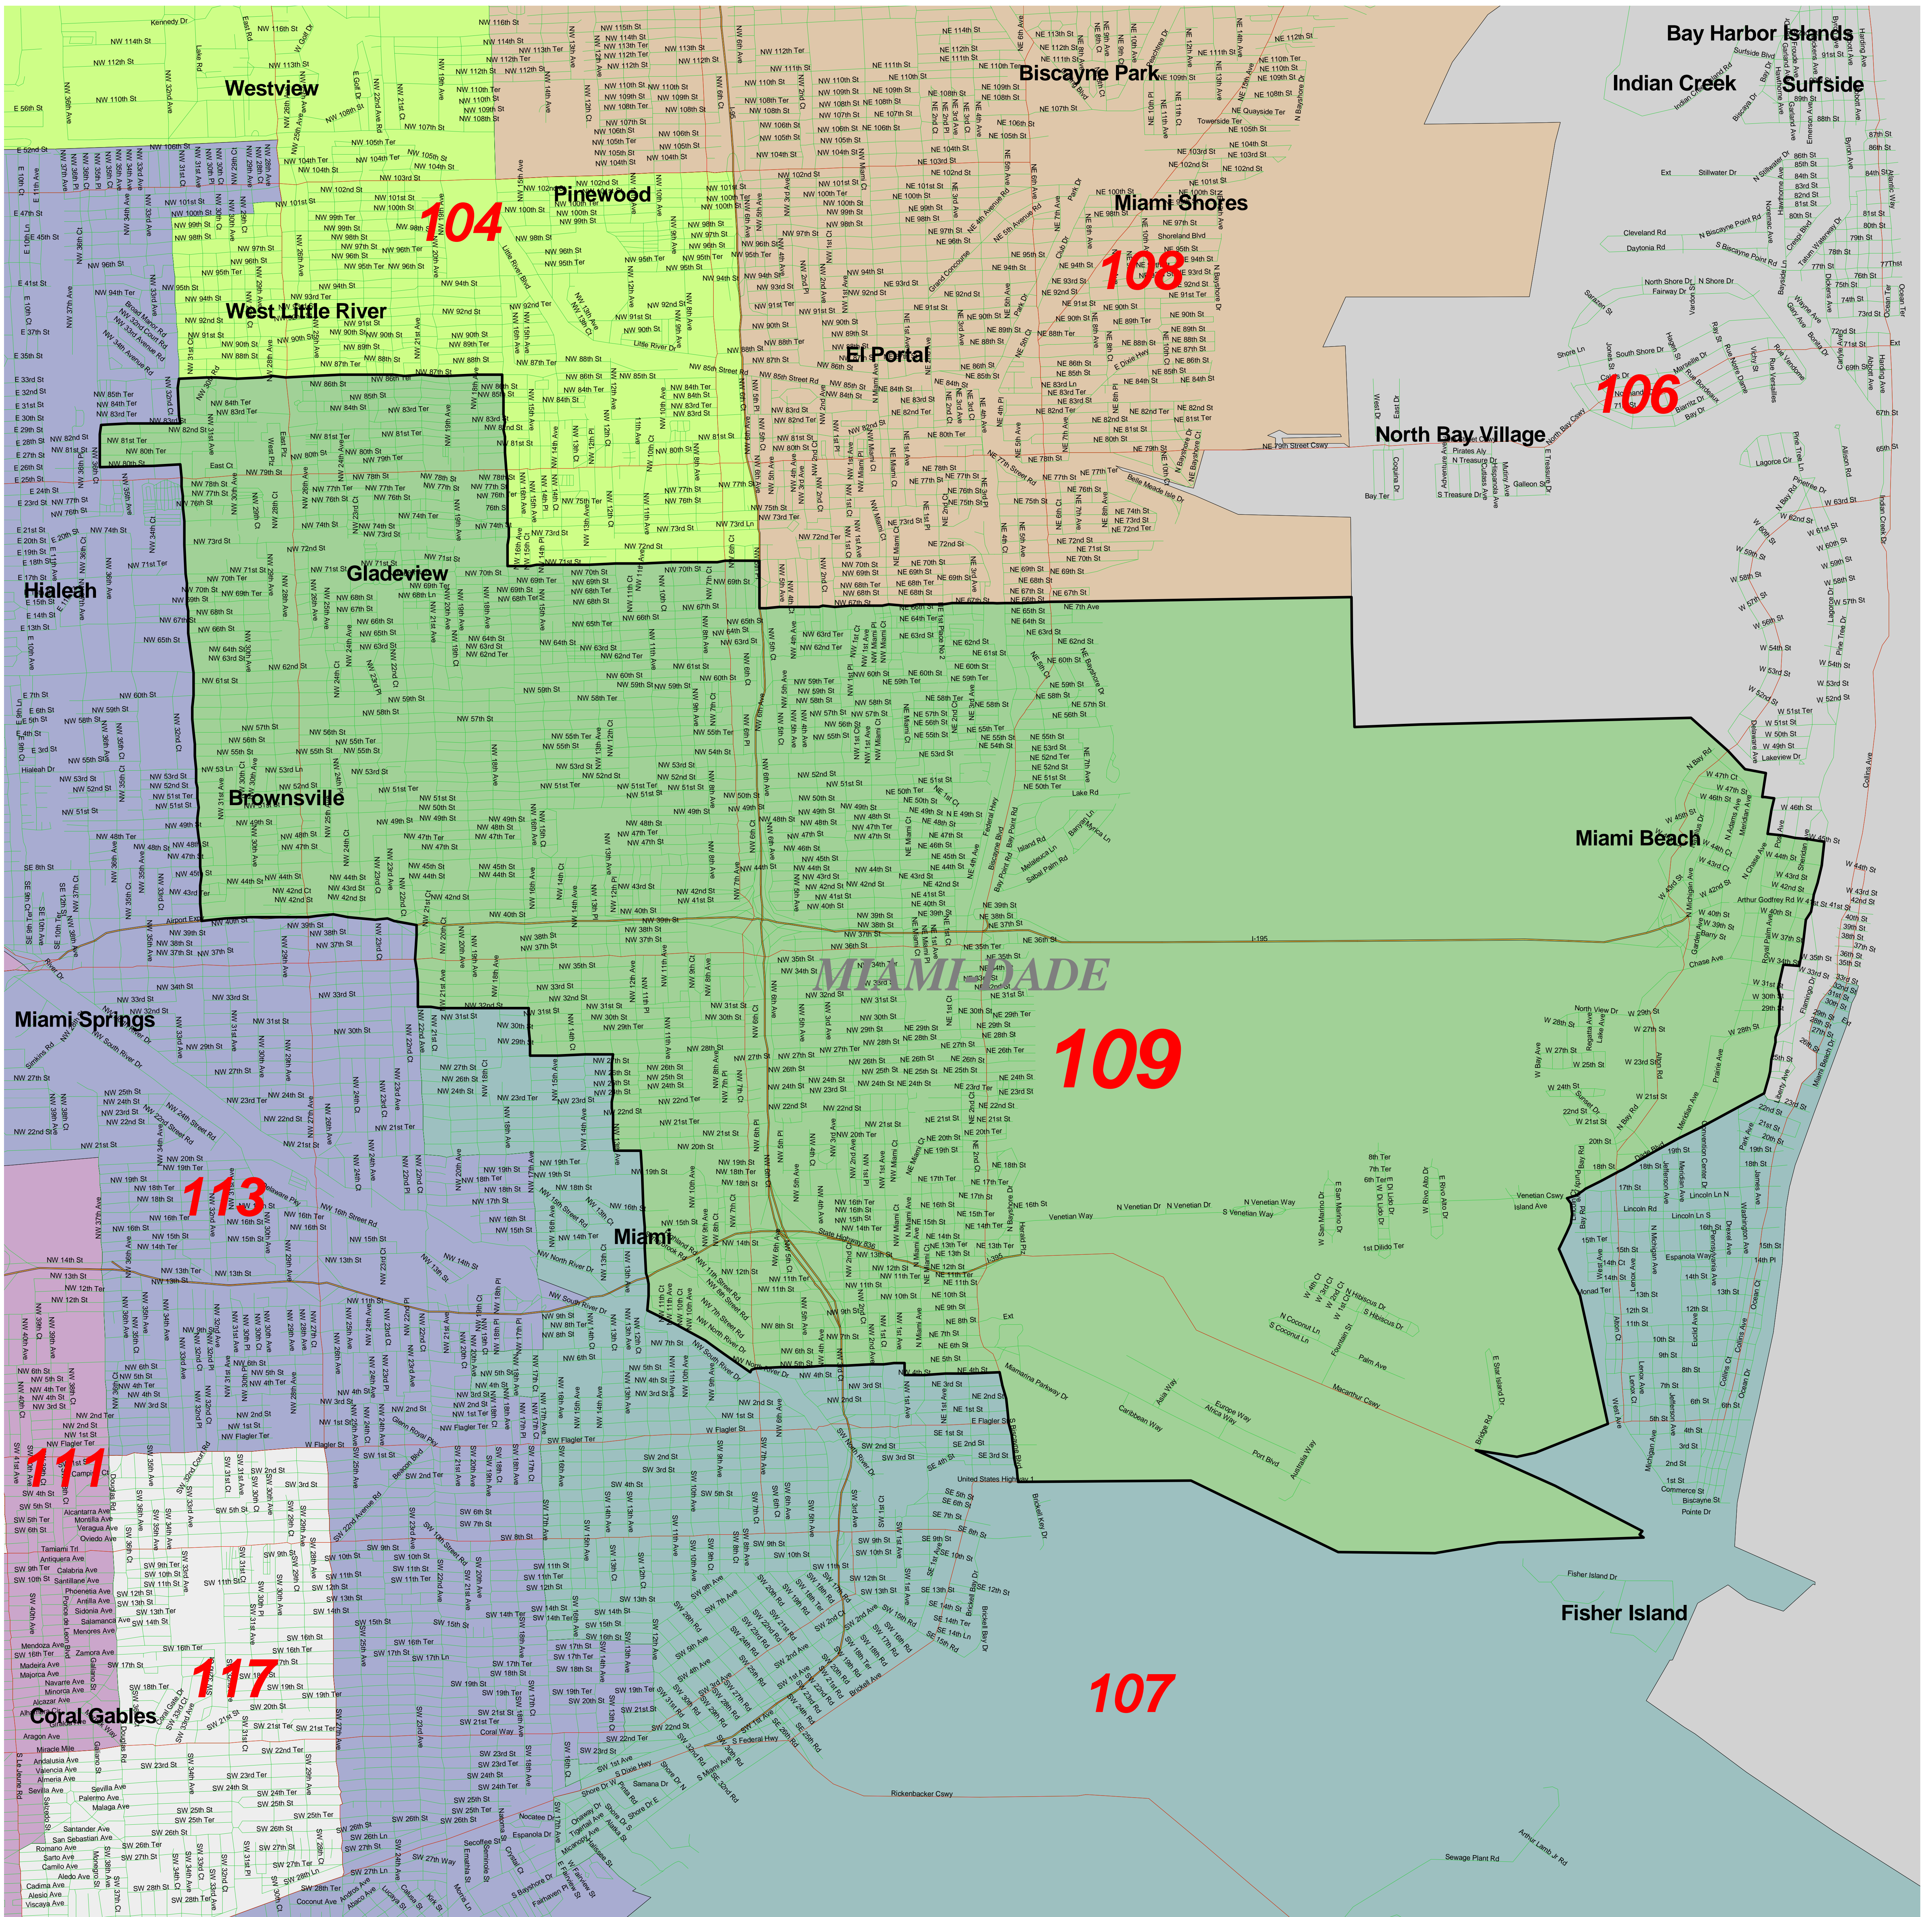

H406H020 (2002 House), District 109

6 District Number
 County Boundary
 Expressways
 Arterials

House Redistricting Committee
 House Office Building 203
 Tallahassee, FL 32399
 850-488-3928
 7/10/2002