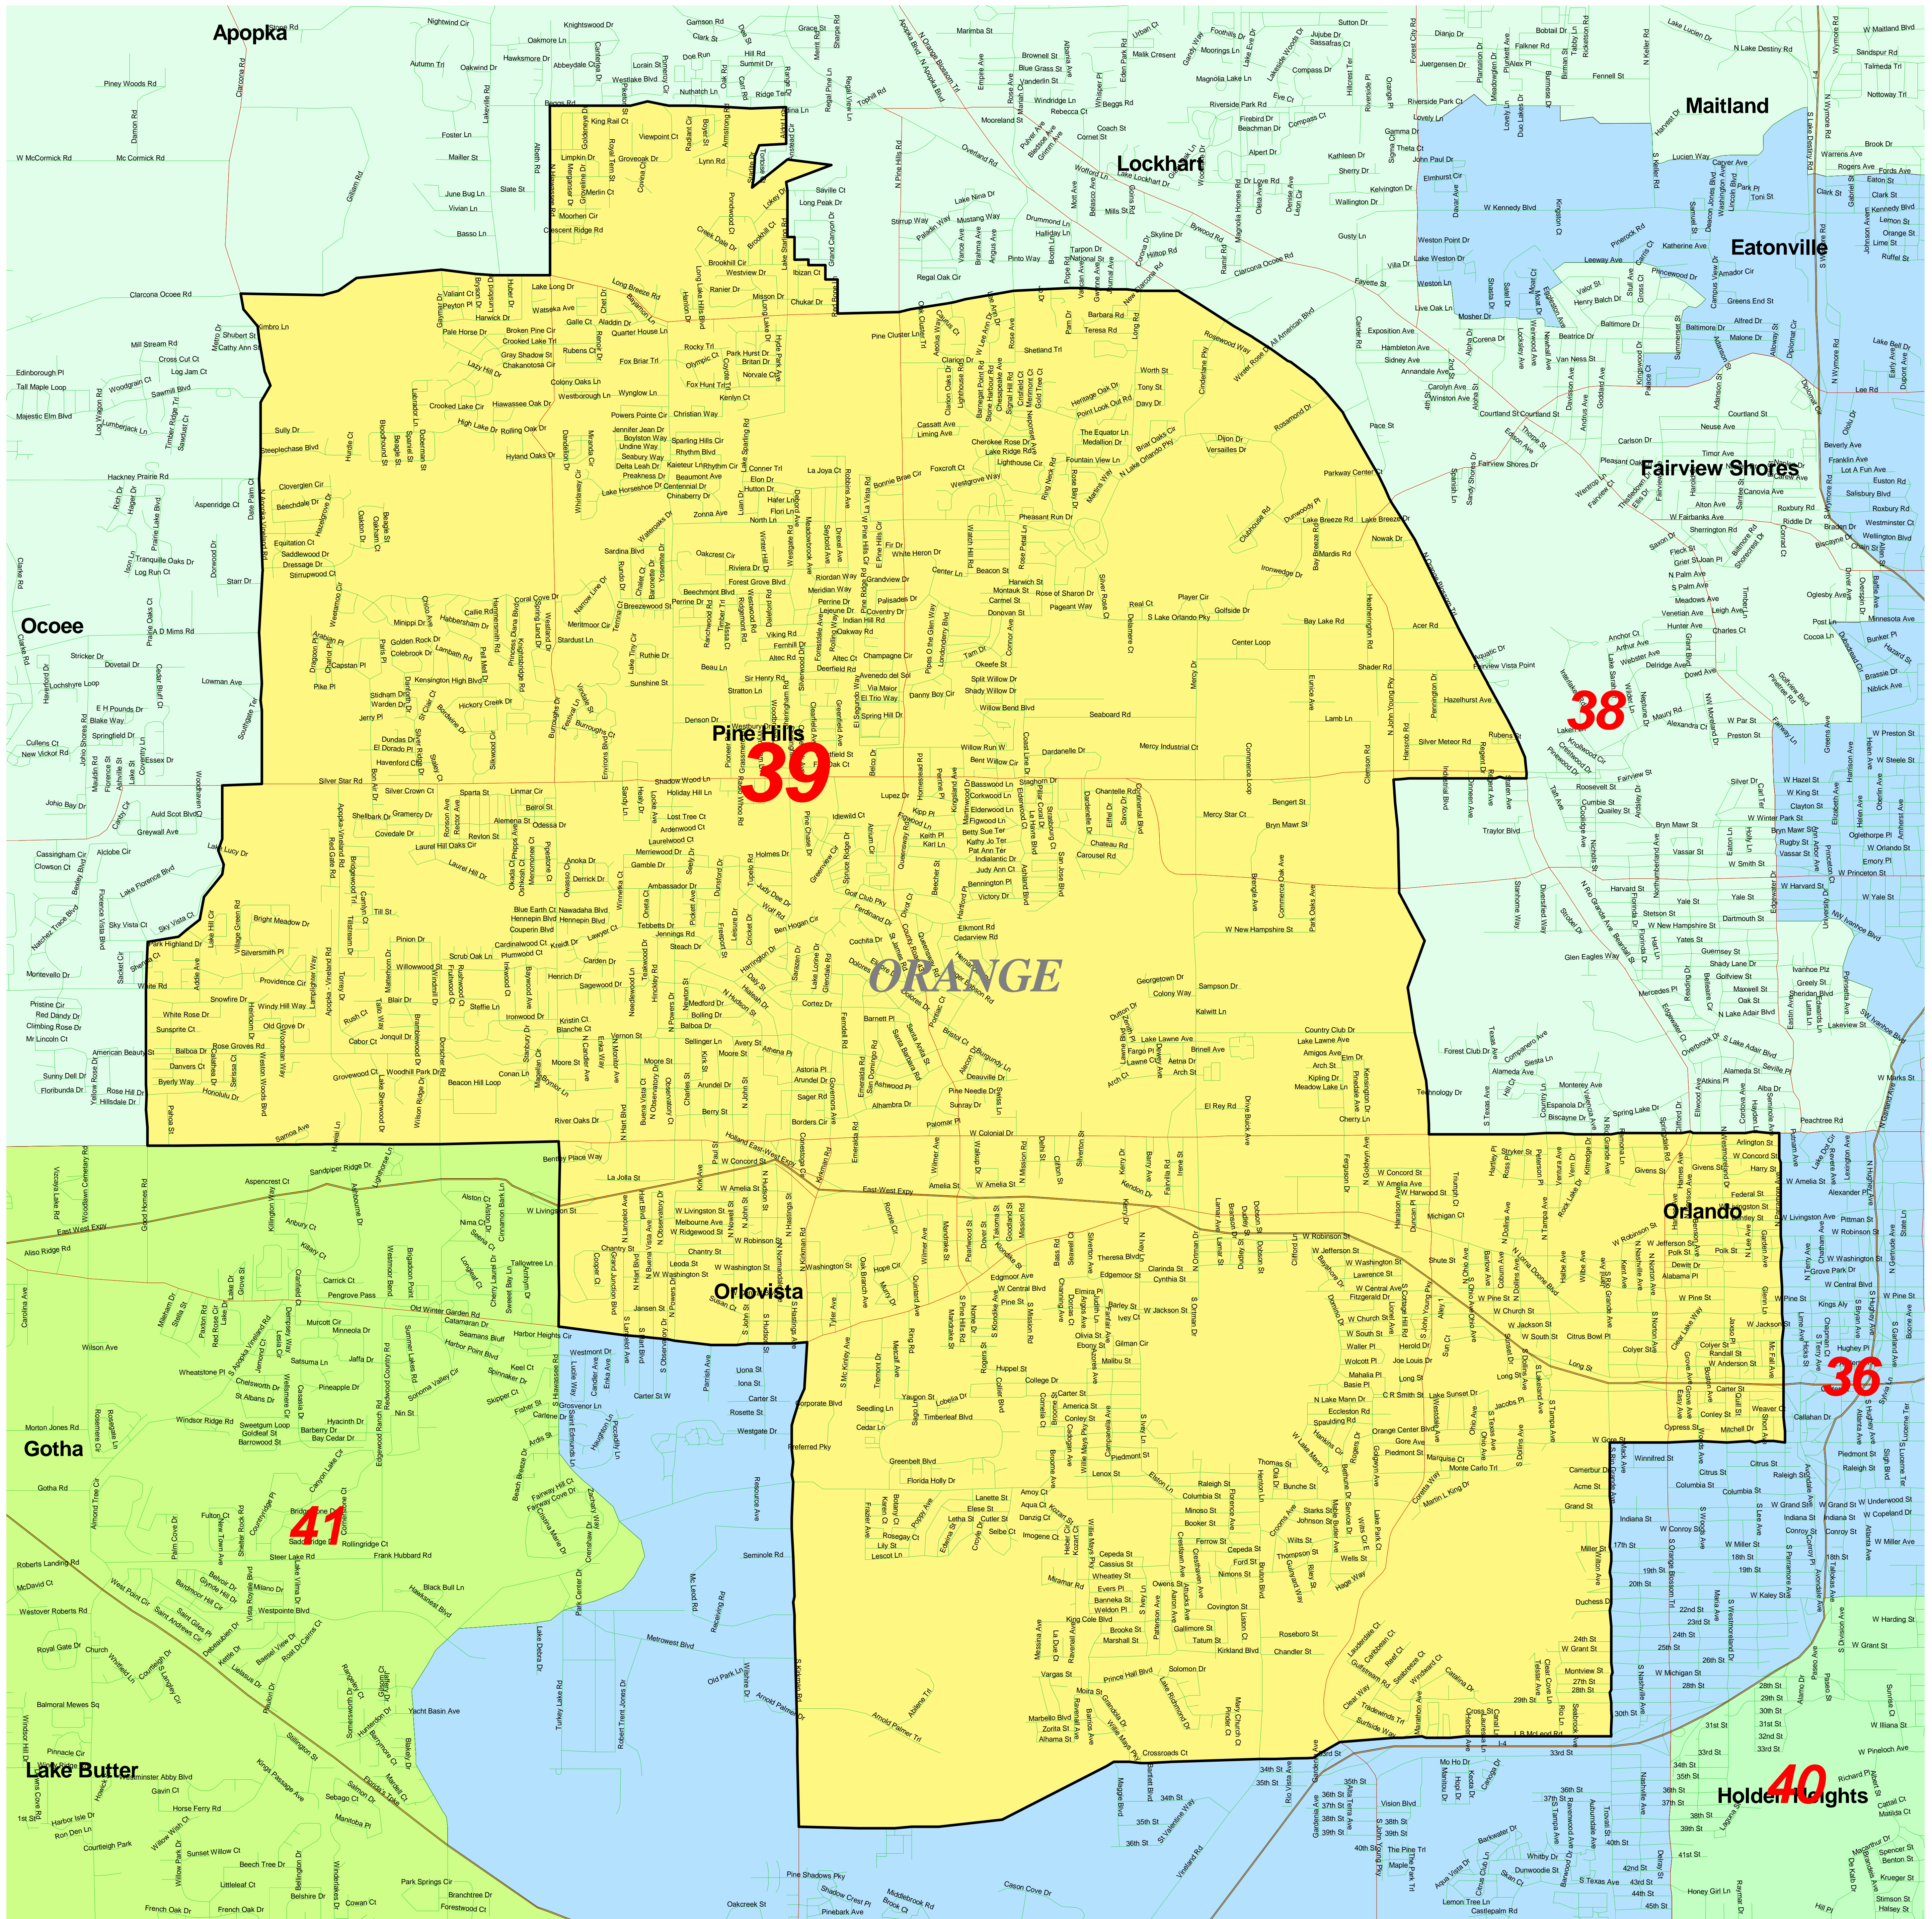

H406H020 (2002 House), District 39

6 District Number
County Boundary
Expressways
Arterials

House Redistricting Committee
House Office Building 203
Tallahassee, FL 32399
850-488-3928
7/10/2002