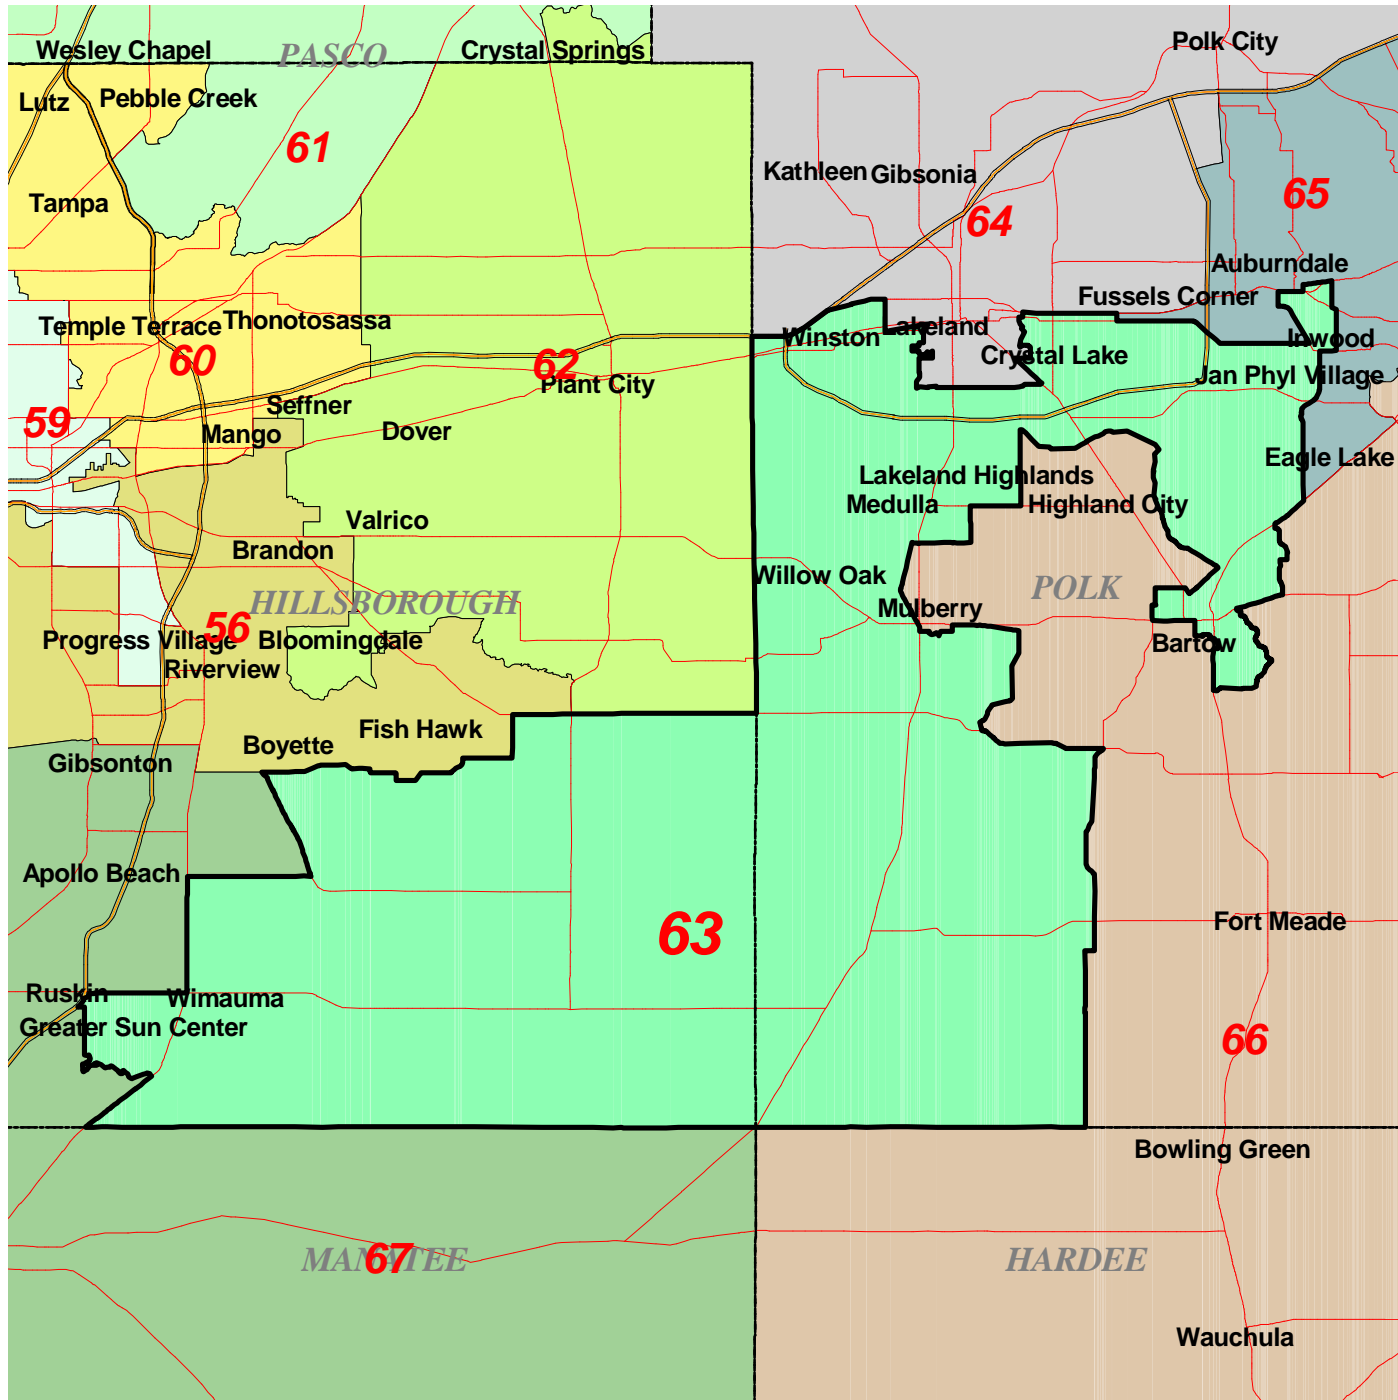

H406H020 (2002 House), District 63

18 District Number
 --- County Boundary
 --- Expressways
 --- Arterials

House Redistricting Committee
 House Office Building 203
 Tallahassee, FL 32399
 850-488-3928
 7/10/2002